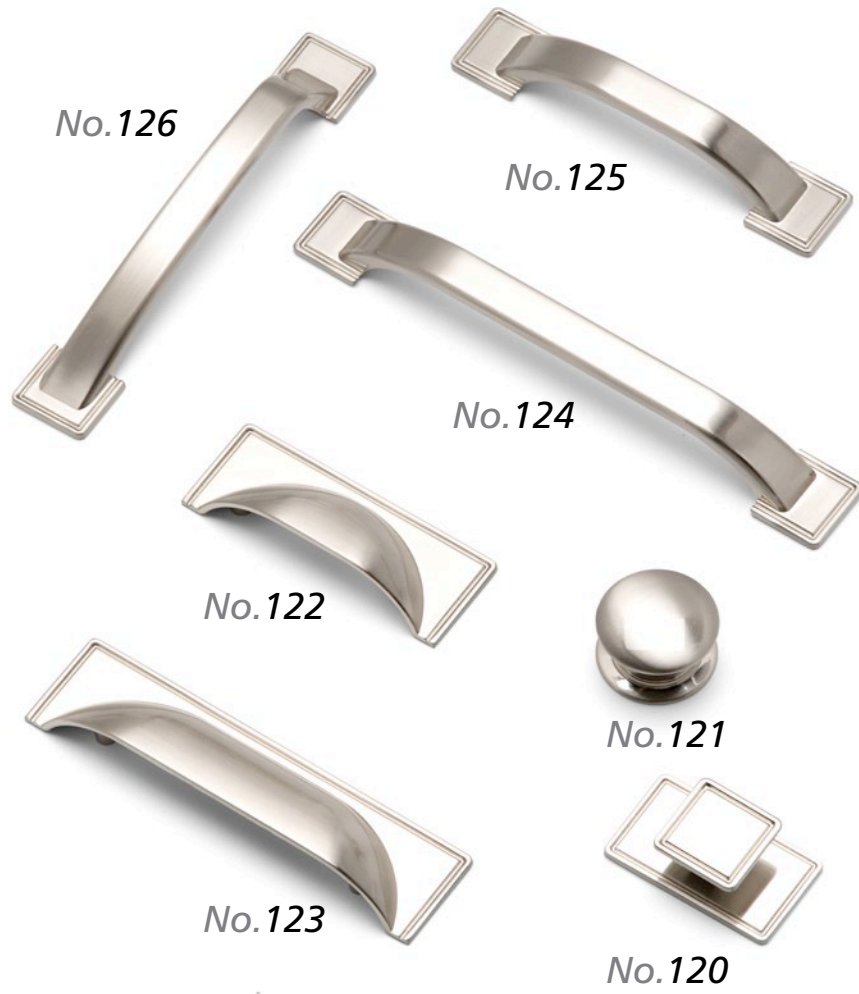

No.103

'T' bar handle, 177mm Hollow Brushed Nickel

No.104

'T' bar handle, 256mm Hollow Brushed Nickel

No.105

'T' bar handle, 357mm Hollow Brushed Nickel

No.110

320mm Euston Strap Handle, Brushed Nickel

No.111

160mm Euston Strap Handle, Brushed Nickel

No.112

320mm Euston Strap Handle, Chrome

No.113

160mm Euston Strap Handle, Chrome

No.114

320mm Euston Strap Handle, Pewter

No.115

160mm Euston Strap Handle, Pewter

No.120 - 126

No.120 - 30mm Windsor Knob & Plate
No.121 - 40mm Windsor Knob
No.122 - 64mm Windsor Shell Handle
No.123 - 96mm Windsor Shell Handle

No.124 - 160mm Windsor Handle
No.125 - 96mm Windsor Handle
No.126 - 128mm Windsor Handle
All finished in Brushed Nickel