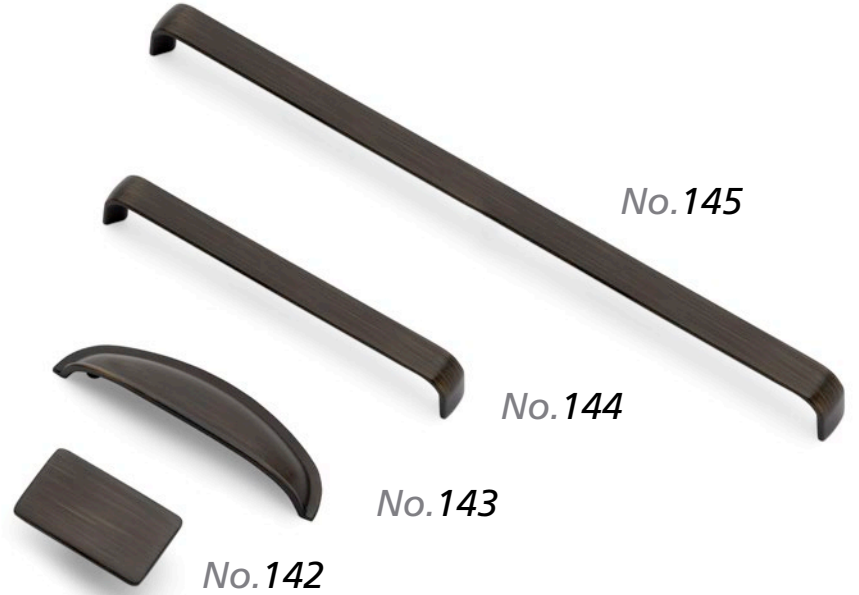

No.146

160mm Camden 'D' Handle, Matt Black

No.147

320mm Camden 'D' Handle, Matt Black

No.142 - 145

No.142 - Camden Rectangular Knob
No.143 - 96mm Camden Shell Handle

No.143

No.144

No.145

No.144 - 160mm Camden Handle
No.145 - 320mm Camden Handle
All finished in Antique Black

No.150

320mm Soho Strap Handle, Brushed Nickel

No.151

160mm Soho Strap Handle, Brushed Nickel

No.152

320mm Soho Strap Handle, Chrome