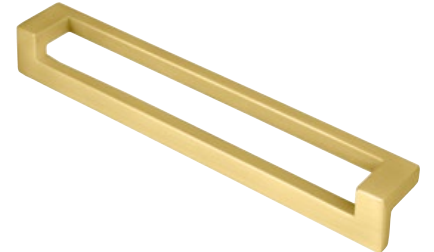

160mm Deco Handle, Satin Brass

No.275