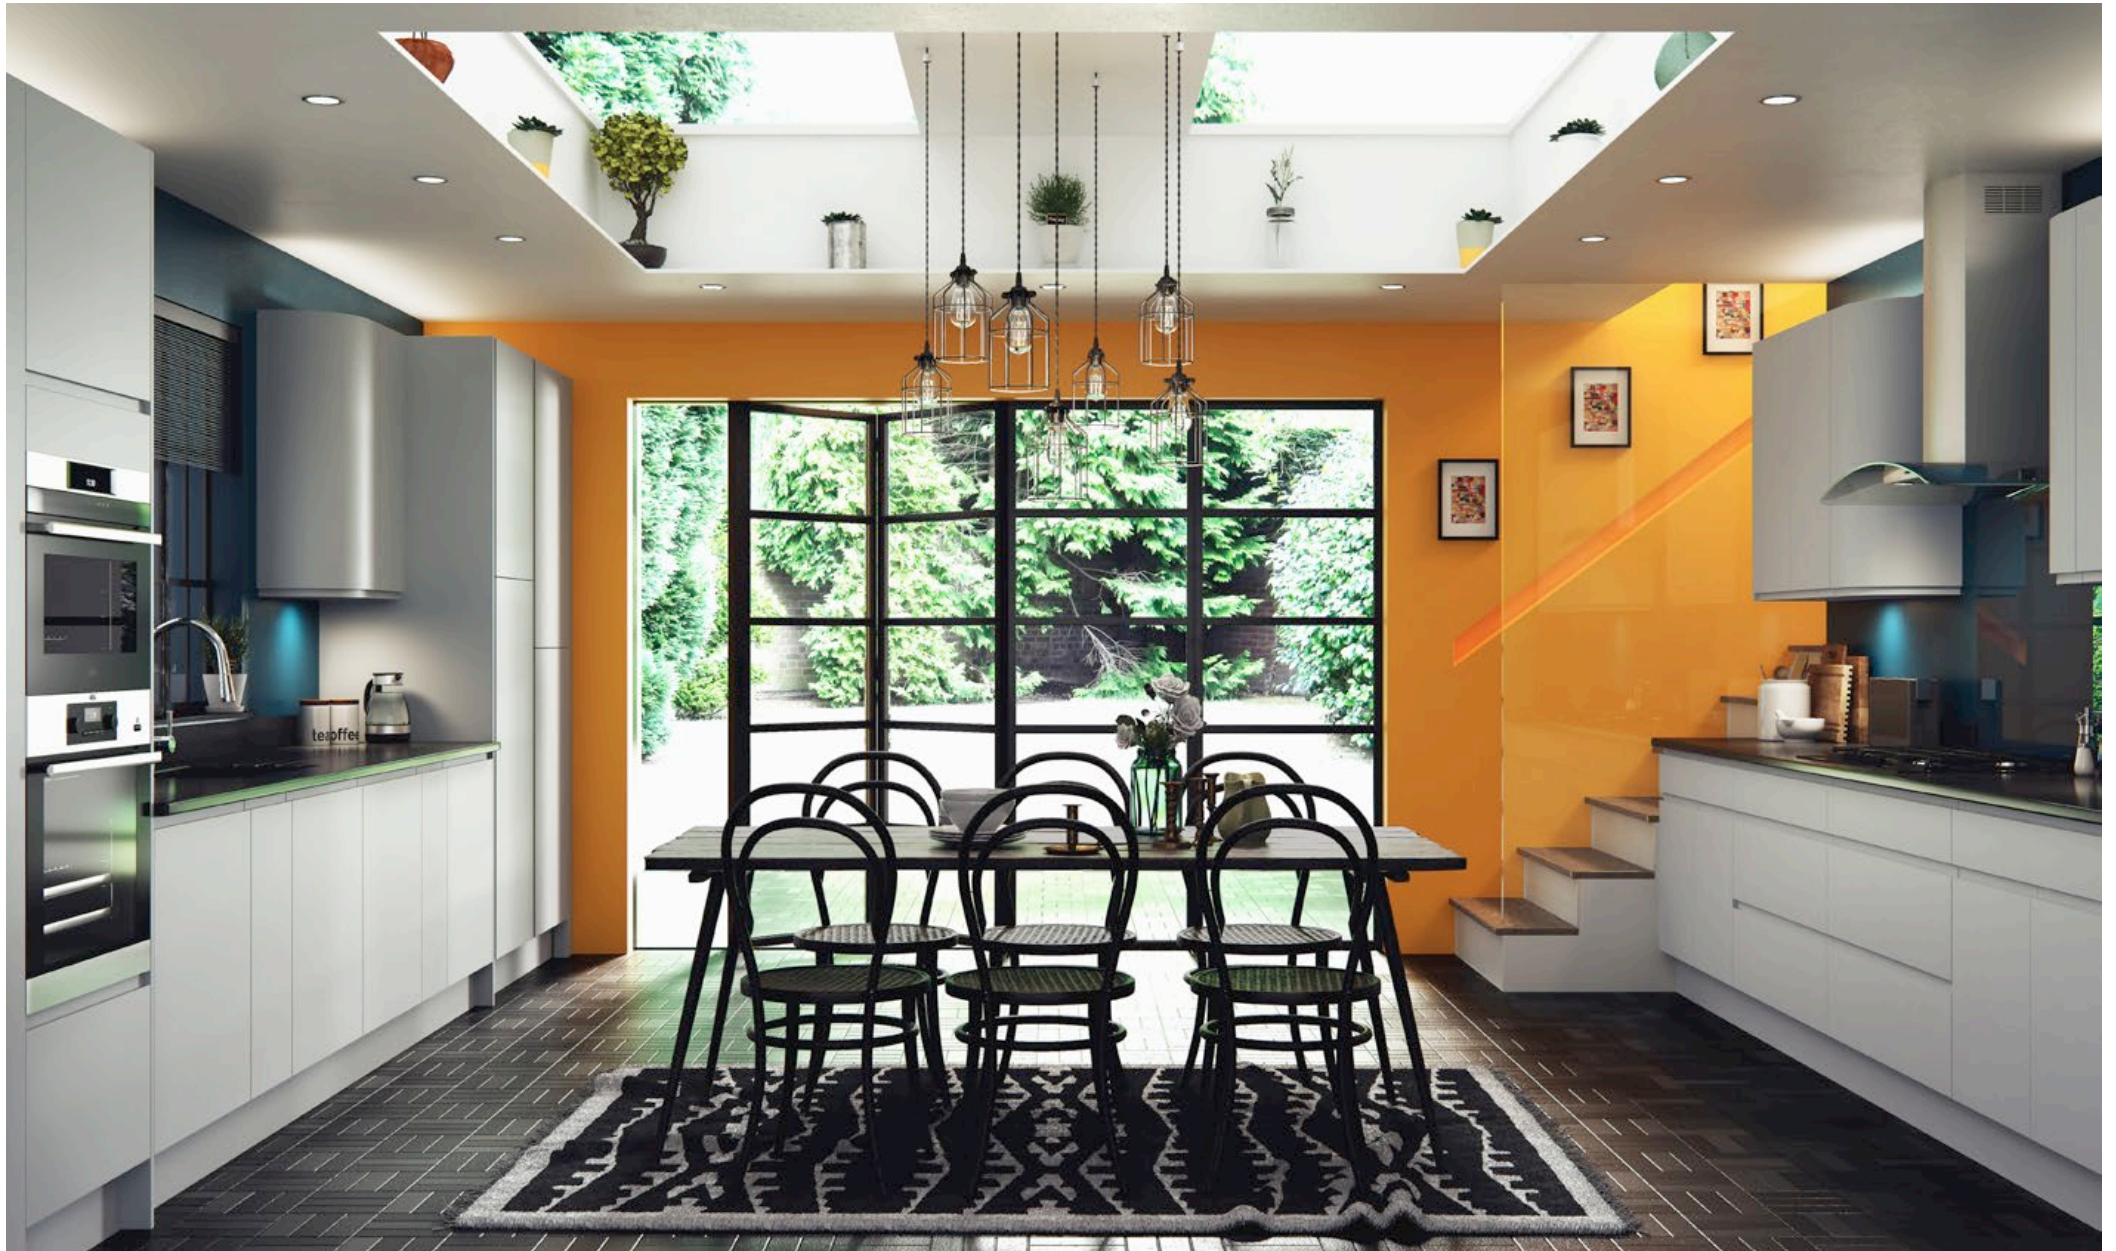

DESIGNERS TIP:

USE WIDE, DEEP PAN DRAWERS WITH INTERNAL AND EXTERNAL CORNER POSTS TO CONTINUE THE HANDLE LINE AROUND CORNERS.

ALABASTER GLOSS

VOGUE

A CONTEMPORARY, LACQUERED HIGH GLOSS MINIMALIST SLAB DOOR. EFFORTLESSLY MODERN AND OFFERING AN UNDERSTATED ELEGANCE, VOGUE SUITS MODERN KITCHEN LAYOUTS AND WORKS EQUALLY WELL IN SMALL OR LARGE SETTINGS. AVAILABLE IN SIX COLOURS INCLUDING EVER POPULAR DOVE GREY.