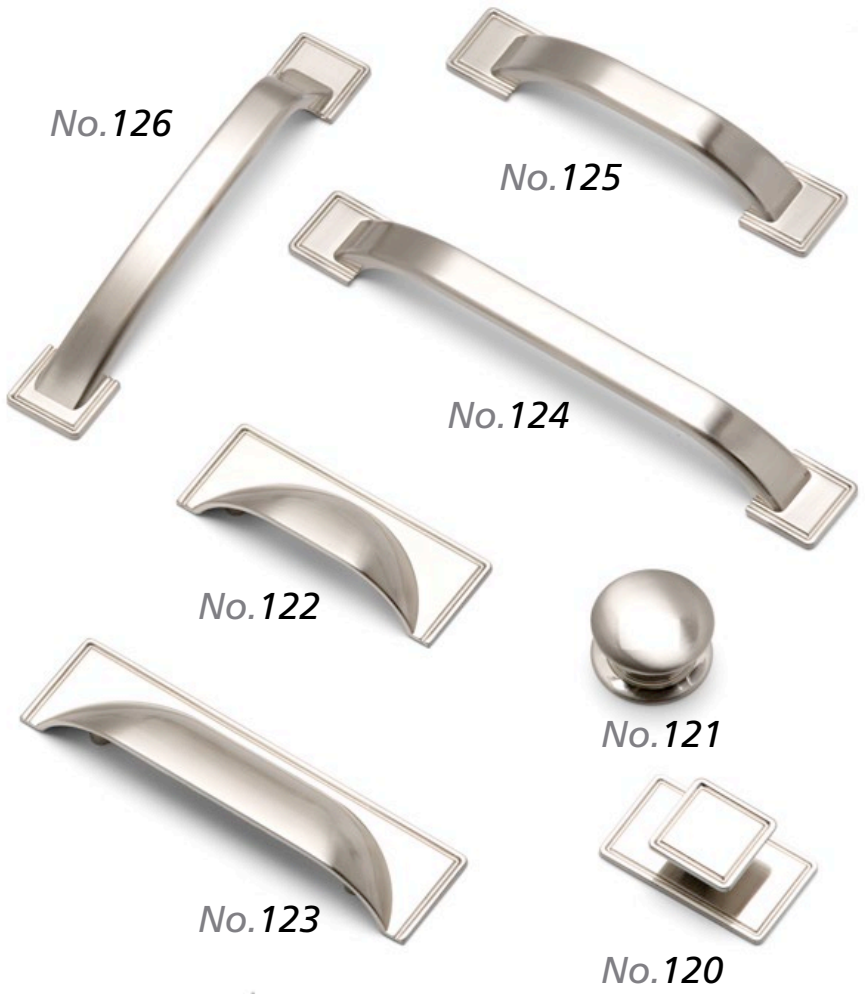

No.102

'T' bar handle, 160mm Hollow Brushed Nickel

No.103

'T' bar handle, 177mm Hollow Brushed Nickel

No.104

'T' bar handle, 256mm Hollow Brushed Nickel

No.105

'T' bar handle, 357mm Hollow Brushed Nickel

No.110

320mm Euston Strap Handle, Brushed Nickel

No.111

160mm Euston Strap Handle, Brushed Nickel

No.112

320mm Euston Strap Handle, Chrome

No.113

160mm Euston Strap Handle, Chrome

No.114

320mm Euston Strap Handle, Pewter

No.115

160mm Euston Strap Handle, Pewter

No.120 - 126

No.120 - 30mm Windsor Knob & Plate
No.121 - 40mm Windsor Knob
No.122 - 64mm Windsor Shell Handle
No.123 - 96mm Windsor Shell Handle

No.124 - 160mm Windsor Handle
No.125 - 96mm Windsor Handle
No.126 - 128mm Windsor Handle
All finished in Brushed Nickel

No.130

40mm Windsor Knob, Pewter

No.131

64mm Windsor Shell Handle, Pewter

No.132

96mm Windsor Shell Handle, Pewter