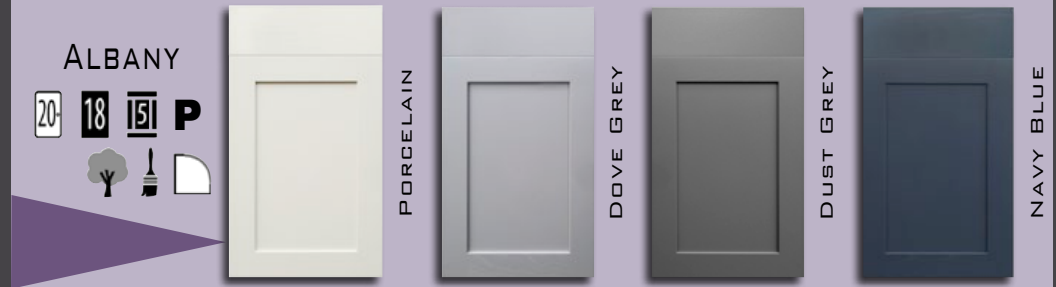

ALBANY, HADFIELD & MALHAM

PRIMED & SANDED

ALBANY

HADFIELD

MALHAM

STOCK DOOR KEY

- 18MM DOORS
- 18MM PANELS
- 22MM DOORS
- FIVE PIECE
- SOLID TIMBER
- VINYL
- HANDLELESS

- PAINTED TO ORDER (SEE COLOUR OPTIONS)
- BEDROOM AVAILABLE
- LACQUERED
- EXTERNAL CURVED DOORS AVAILABLE
- INTERNAL CURVED DOORS AVAILABLE